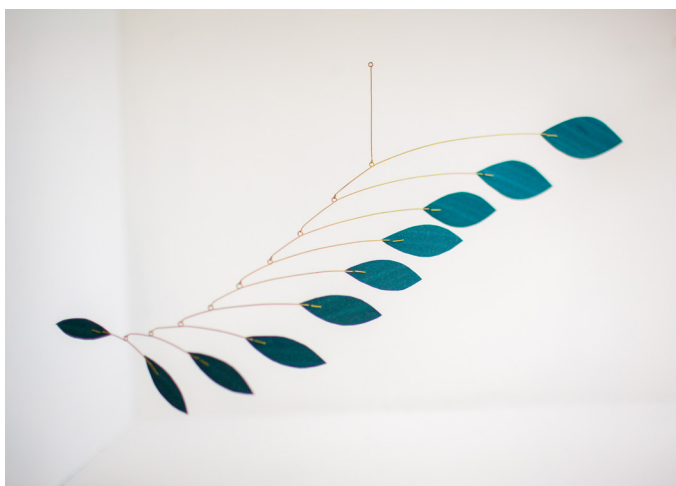

165 — System
Gilded and oiled timber, brass
2024
Aprox 100 x 100 x 100cm
£780

Contact phinharper@gmail.com directly

153 — Cascade Three
Acetate, Brass
2023
Aprox 50 x 150cm
£560

178
Brass, Steel, Aluminium
2024
Aprox 30 x 40cm
£420

179
Card and brass
2023
Aprox 100 x 60cm
£280

180
Card and brass
2023
Aprox 100 x 140cm
£480

170 — Brass quavers
Brass
2024
Aprox 50 x 120cm
£430

181
Stained veneer and brass
2023
Aprox 40 x 20cm
£300

174 — Palestinian Olive Branch in Bronze
Bronze
2023
Aprox 20 x 40cm
£340*